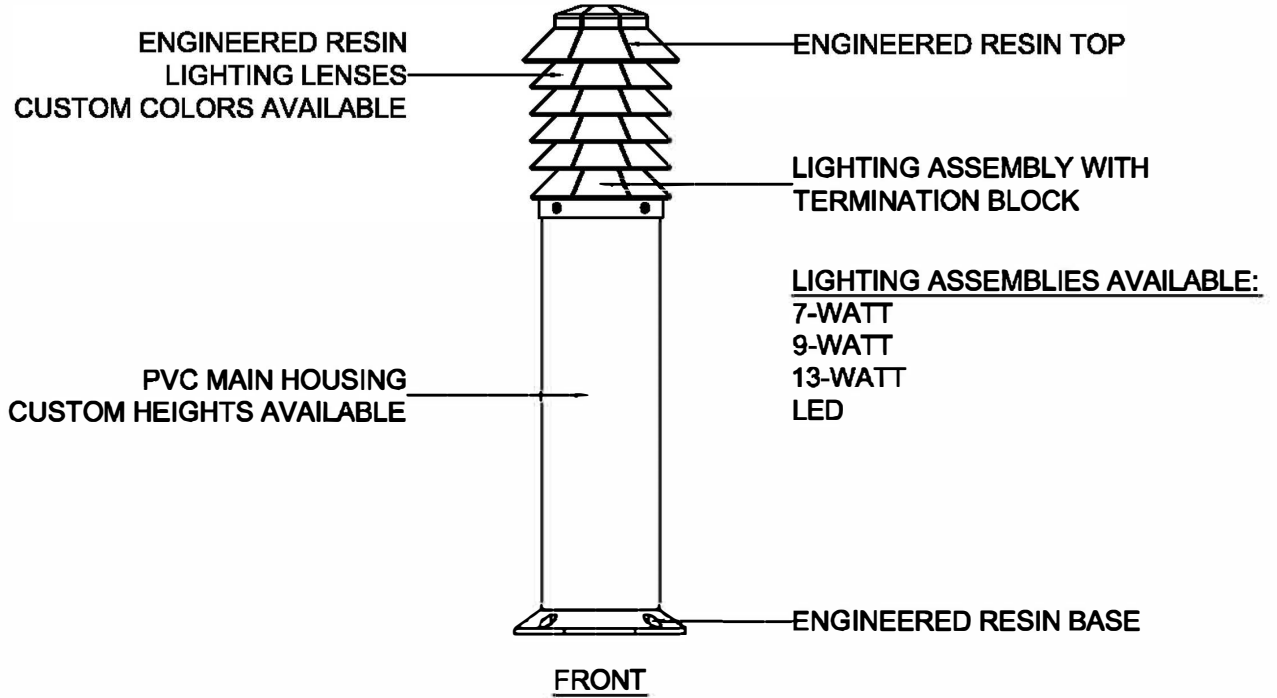

Product Features

Base Dimensions

Wiring Diagram - Terminal Block

Wire Colors Per NEC

Line 1	L1	Black
Neutral	N	White
Ground	G	Green

Alternate View