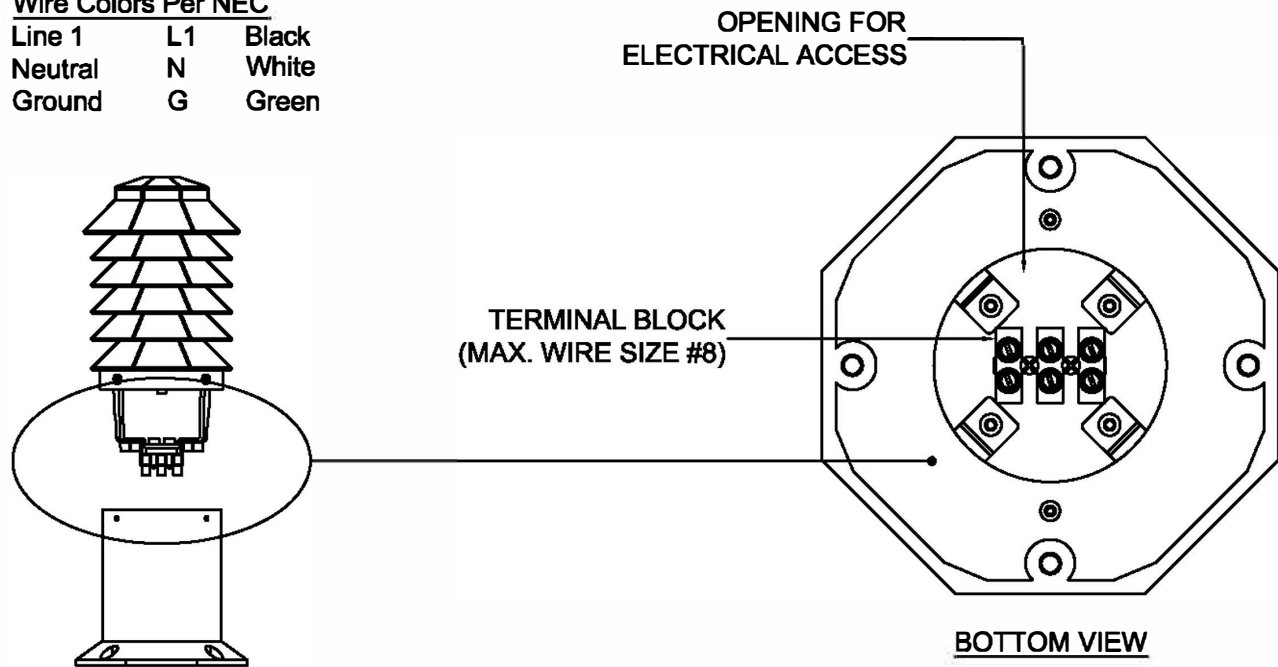

Product Features

Base Dimensions

Wiring Diagram - Terminal Block

Wire Colors Per NEC

Line 1	L1	Black
Neutral	N	White
Ground	G	Green

Alternate View