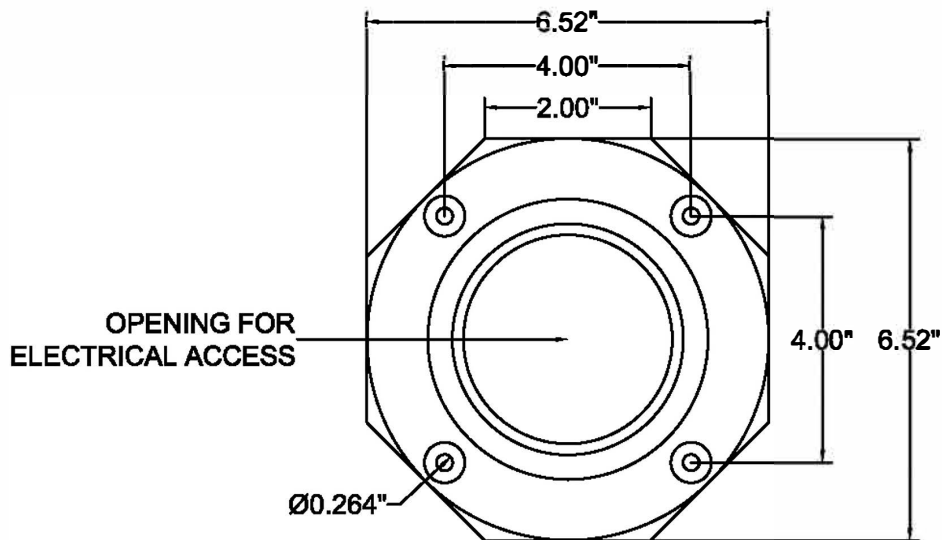

Product Features

Base Dimensions

Wiring Diagram - Terminal Block

Wire Colors Per NEC

Line 1	L1	Black
Neutral	N	White
Ground	G	Green

Alternate View