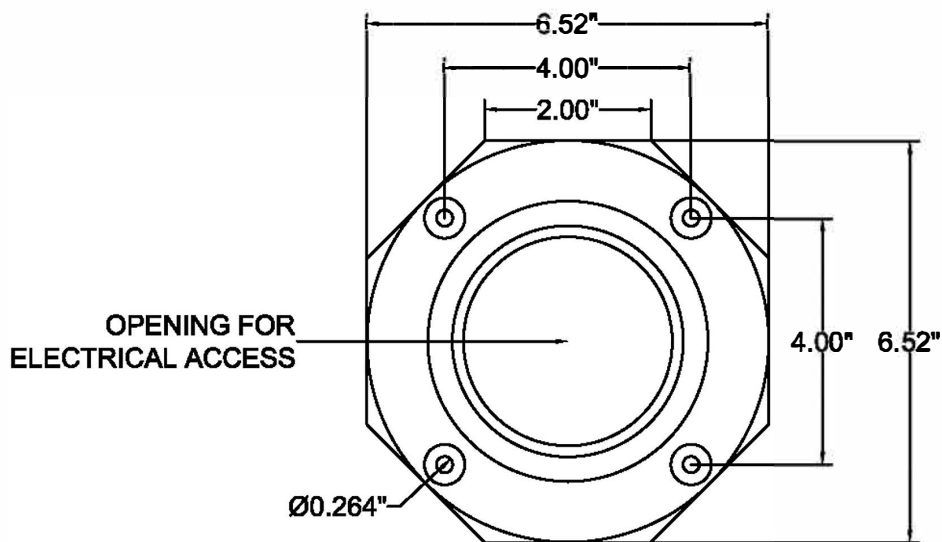

Product Features

Base Dimensions

Wiring Diagram - Terminal Block

Wire Colors Per NEC

Line 1	L1	Black
Neutral	N	White
Ground	G	Green

Alternate View