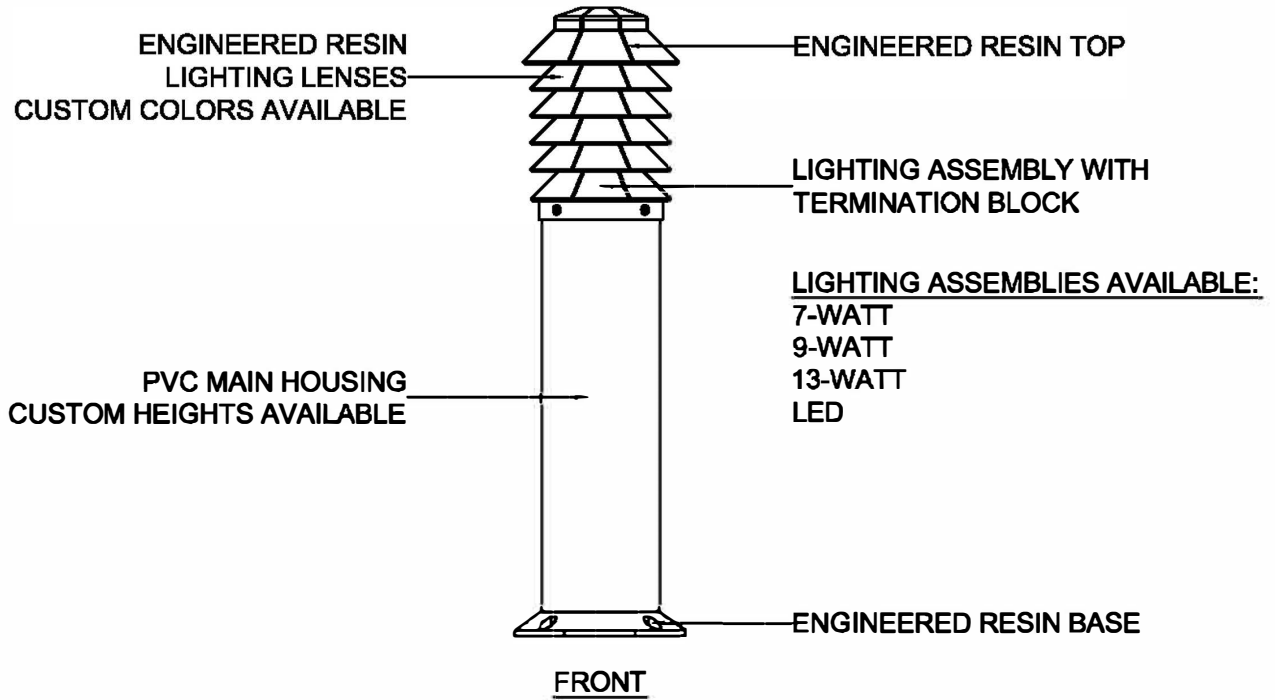

Product Features

Base Dimensions

Wiring Diagram - Terminal Block

Wire Colors Per NEC

Line 1	L1	Black
Neutral	N	White
Ground	G	Green

Alternate View