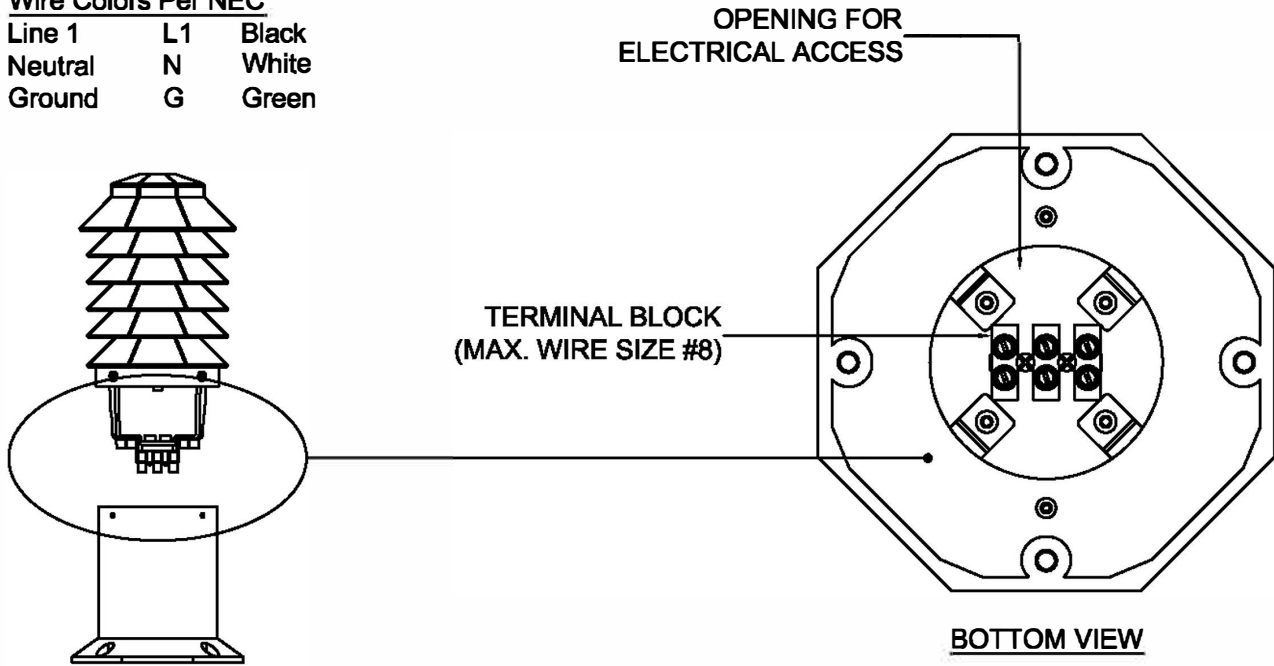

Product Features

Base Dimensions

Wiring Diagram - Terminal Block

Wire Colors Per NEC

Line 1	L1	Black
Neutral	N	White
Ground	G	Green

Alternate View