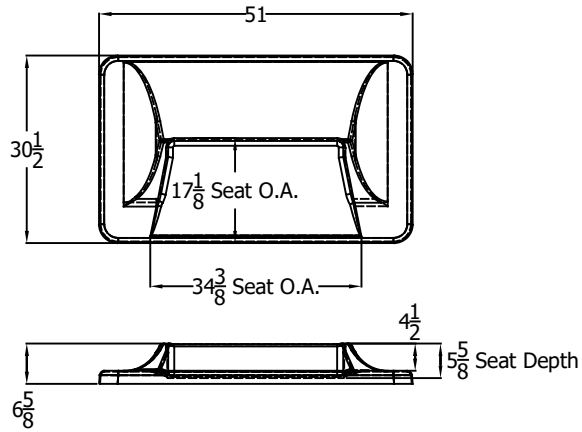

Lid Upper

500 Seat Dock Box

Box Bottom

Lid with Box

UNLESS OTHERWISE SPECIFIED:

DESCRIPTION:

500 Seat Dockbox

PART NO.

500 Seat Dockbox

REV

-

DRAWN BY

JJW

09/23/19

SCALE 1:1

SHEET 1 OF 1