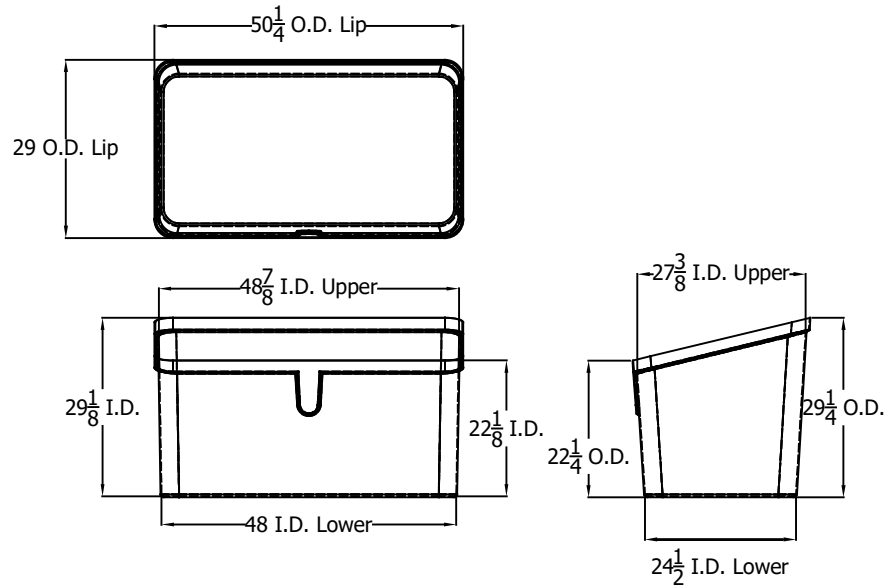

Lid Upper

500 Seat Dock Box

Box Bottom

Lid with Box

UNLESS OTHERWISE SPECIFIED:

DESCRIPTION:

500 Seat Dockbox

PART NO.

500 Seat Dockbox

REV

-

DRAWN BY

JJW

09/23/19

SCALE 1:1

SHEET 1 OF 1